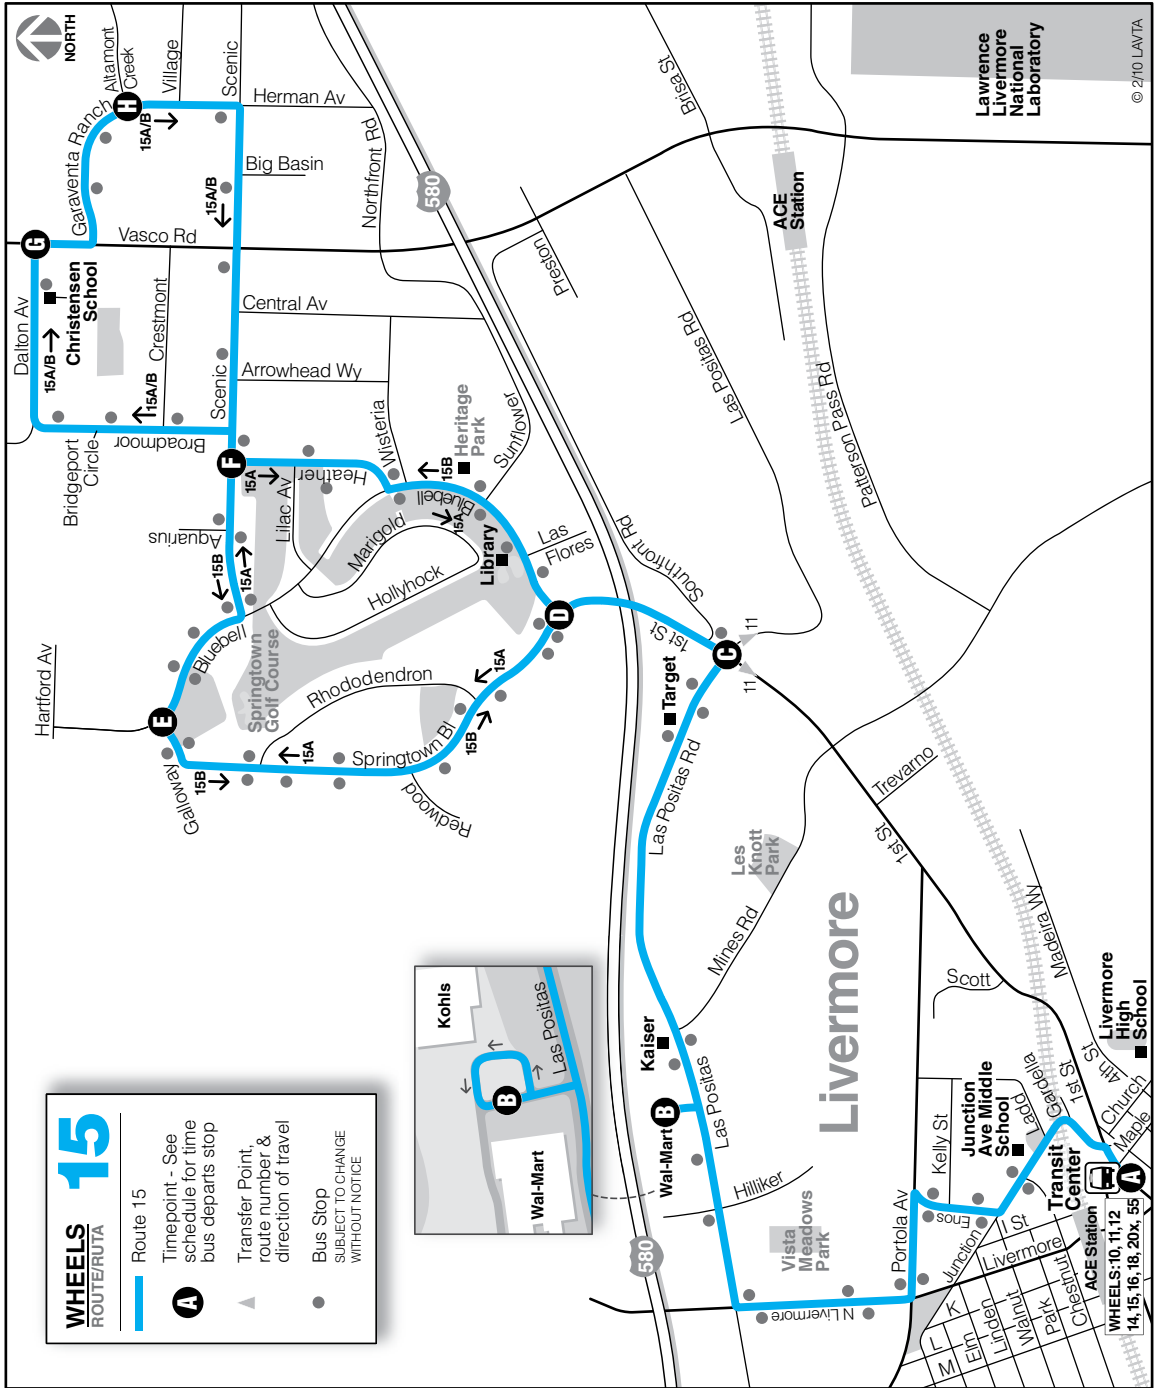

WHEELS
ROUTER/RUTA

15

Route 15

- A** Timepoint - See schedule for time bus departs stop
- ▲** Transfer Point, route number & direction of travel
- Bus Stop

SUBJECT TO CHANGE WITHOUT NOTICE

Lawrence
Livermore
National
Laboratory

Sunday

	A	B	C	D	F	G	H	F	E	D	C	B	A
	Livermore Transit Center	Las Positas/Wal-Mart	First/Las Positas	Bluebell/Springtown	Scenic/Heather	Dalton/Vasco	Garaventa/Altamont Creek	Scenic/Heather	Bluebell/Galloway	Springtown/Bluebell	Las Positas/First	Las Positas/Wal-Mart	Livermore Transit Center
15B	7:20	7:28	7:31	7:34	7:37	7:40	7:45	7:48	7:51	7:54	7:57	8:00	8:09
15B	8:20	8:28	8:31	8:34	8:37	8:40	8:45	8:48	8:51	8:54	8:57	9:00	9:09
15B	9:20	9:28	9:31	9:34	9:37	9:40	9:45	9:48	9:51	9:54	9:57	10:00	10:09
15B	10:20	10:28	10:31	10:34	10:37	10:40	10:45	10:48	10:51	10:54	10:57	11:00	11:09
15B	11:20	11:28	11:31	11:34	11:37	11:40	11:45	11:48	11:51	11:54	11:57	12:00	12:09
15B	12:20	12:28	12:31	12:34	12:37	12:40	12:45	12:48	12:51	12:54	12:57	1:00	1:09
15B	1:20	1:28	1:31	1:34	1:37	1:40	1:45	1:48	1:51	1:54	1:57	2:00	2:09
15B	2:20	2:28	2:31	2:34	2:37	2:40	2:45	2:48	2:51	2:54	2:57	3:00	3:09
15B	3:20	3:28	3:31	3:34	3:37	3:40	3:45	3:48	3:51	3:54	3:57	4:00	4:09
15B	4:20	4:28	4:31	4:34	4:37	4:40	4:45	4:48	4:51	4:54	4:57	5:00	5:09
15B	5:20	5:28	5:31	5:34	5:37	5:40	5:45	5:48	5:51	5:54	5:57	6:00	6:09
15B	6:20	6:28	6:31	6:34	6:37	6:40	6:45	6:48	6:51	6:54	6:57	7:00	7:09
15B	7:20	7:28	7:31	7:34	7:37	7:40	7:45	7:48	7:51	7:54	7:57	8:00	8:09
15B	8:20	8:28	8:31	8:34	8:37	8:40	8:45	8:48	8:51	8:54	8:57	9:00	9:09